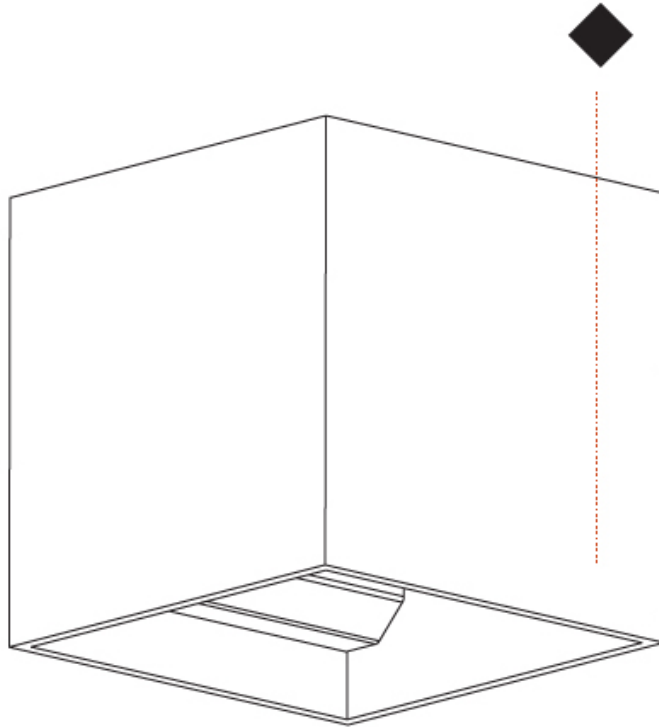

DICE SURFACE

A33252-

PROJECT	_____
TYPE	_____
SPECIFIER	_____
QUANTITY	_____
DATE	_____